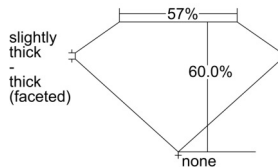

GIA®

FACSIMILE

GIA REPORT 6502329955

Verify this report at GIA.edu

GIA NATURAL DIAMOND DOSSIER®

September 02, 2024
GIA Report Number 6502329955
Shape and Cutting Style ..... Heart Brilliant
Measurements ..... 4.80 x 5.59 x 3.35 mm

GRADING RESULTS

Carat Weight ..... 0.50 carat
Color Grade ..... E
Clarity Grade SI1

ADDITIONAL GRADING INFORMATION

Polish ..... Excellent
Symmetry ..... Excellent
Fluorescence ..... None
Clarity Characteristics ..... Feather
Inscription(s): GIA 6502329955

PROPORTIONS

Profile not to actual proportions

GRADING SCALES

GIA COLOR SCALE		GIA CLARITY SCALE			
COLORLESS	D	VERY VERY SLIGHTLY INCLUDED	FLAWLESS		
	E		INTERNALLY FLAWLESS		
	F	VERY SLIGHTLY INCLUDED	VVS₁		
	G		VVS₂		
	H		VS₁		
	NEAR COLORLESS	I	SLIGHTLY INCLUDED	VS₂	
		J		SI₁	
		FAINT	K	INCLUDED	SI₂
			L		I₁
			M		I₂
VERTICALLY LIGHT	N	LIGHT	I₃		
	O				
	P				
	Q				
	R