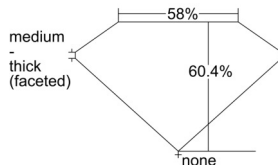

GIA®

FACSIMILE

GIA REPORT 6502329970

Verify this report at GIA.edu

GIA NATURAL DIAMOND DOSSIER®

September 03, 2024
GIA Report Number 6502329970
Shape and Cutting Style ..... Heart Brilliant
Measurements ..... 5.33 x 6.19 x 3.74 mm

GRADING RESULTS

Carat Weight ..... 0.70 carat
Color Grade ..... D
Clarity Grade VS1

ADDITIONAL GRADING INFORMATION

Polish ..... Excellent
Symmetry ..... Very Good
Fluorescence ..... None
Clarity Characteristics ..... Feather, Cloud
Inscription(s): GIA 6502329970

PROPORTIONS

Profile not to actual proportions

GRADING SCALES

GIA COLOR SCALE		GIA CLARITY SCALE			
COLORLESS	D	VERY VERY SLIGHTLY INCLUDED	FLAWLESS		
	E		INTERNALLY FLAWLESS		
	F	VERY SLIGHTLY INCLUDED	VS₁		
	G		VS₂		
	H		VS₁		
	NEAR COLORLESS	I	SLIGHTLY INCLUDED	VS₂	
		J		SI₁	
		FAINT	K	INCLUDED	SI₂
			L		I₁
			M		I₂
VERT LIGHT	N	LIGHT	I₃		
	O				
	P				
	Q				
	R				
	S				
LIGHT	T				
	U				
	V				
	W				
	X				
Y					
Z