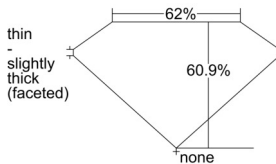

GIA®

FACSIMILE

GIA REPORT 6502332092

Verify this report at GIA.edu

GIA NATURAL DIAMOND DOSSIER®

September 03, 2024
GIA Report Number 6502332092
Shape and Cutting Style ..... Heart Brilliant
Measurements ..... 5.34 x 6.22 x 3.79 mm

GRADING RESULTS

Carat Weight ..... 0.72 carat
Color Grade ..... D
Clarity Grade VVS1

ADDITIONAL GRADING INFORMATION

Polish ..... Excellent
Symmetry ..... Excellent
Fluorescence ..... Medium Blue
Clarity Characteristics ..... Feather, Surface Graining
Inscription(s): GIA 6502332092

PROPORTIONS

Profile not to actual proportions

GRADING SCALES

GIA COLOR SCALE		GIA CLARITY SCALE			
COLORLESS	D	VERY VERY SLIGHTLY INCLUDED	FLAWLESS		
	E		INTERNALLY FLAWLESS		
	F	VERY SLIGHTLY INCLUDED	VVS₁		
	G		VVS₂		
	H		VS₁		
	NEAR COLORLESS	I	SLIGHTLY INCLUDED	VS₂	
		J		SI₁	
		FAINT	K	INCLUDED	SI₂
			L		I₁
			M		I₂
VERT LIGHT	N	LIGHT	I₃		
	O				
	P				
	Q				
	R