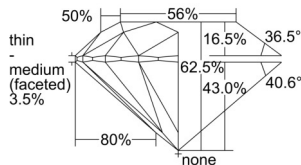

GIA®

FACSIMILE

GIA REPORT 6502332458

Verify this report at GIA.edu

GIA NATURAL DIAMOND DOSSIER®

September 04, 2024
GIA Report Number 6502332458
Shape and Cutting Style ..... Round Brilliant
Measurements ..... 4.27 - 4.30 x 2.68 mm

GRADING RESULTS

Carat Weight ..... 0.30 carat
Color Grade ..... H
Clarity Grade VS2
Cut Grade ..... Excellent

ADDITIONAL GRADING INFORMATION

Polish ..... Excellent
Symmetry ..... Excellent
Fluorescence ..... Medium Yellow
Clarity Characteristics ..... Cloud, Crystal
Inscription(s): GIA 6502332458

PROPORTIONS

Profile to actual proportions

GRADING SCALES

GIA COLOR SCALE	GIA CLARITY SCALE	GIA CUT SCALE
COLOURLESS	FLAWLESS	EXCELLENT
D	FLAWLESS	
E	INTERNALLY FLAWLESS	VERY GOOD
F	VVS₁	
G	VVS₂	GOOD
H	VS₁	
I	VS₂	FAIR
J	SI₁	
K	SI₂	POOR
L	I₁	
M	I₂	
N	I₃	
O		
P		
Q		
R		
S		
T		
U		
V		
W		
X		
Y		
Z