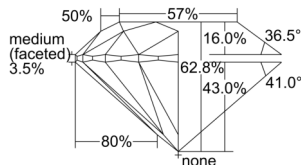

GIA®

FACSIMILE

GIA REPORT 6502332916

Verify this report at GIA.edu

GIA NATURAL DIAMOND DOSSIER®

September 02, 2024
GIA Report Number 6502332916
Shape and Cutting Style ..... Round Brilliant
Measurements ..... 5.05 - 5.07 x 3.18 mm

GRADING RESULTS

Carat Weight ..... 0.50 carat
Color Grade ..... J
Clarity Grade VVS2
Cut Grade ..... Excellent

ADDITIONAL GRADING INFORMATION

Polish ..... Excellent
Symmetry ..... Excellent
Fluorescence ..... None
Clarity Characteristics..... Indented Natural, Pinpoint
Inscription(s): GIA 6502332916

PROPORTIONS

Profile to actual proportions

GRADING SCALES

GIA COLOR SCALE	GIA CLARITY SCALE	GIA CUT SCALE	
COLOURLESS D	FLAWLESS	EXCELLENT	
E	INTERNALLY FLAWLESS		
F		VVS₁	VERY GOOD
G	VVS₂		
H	VS₁	GOOD	
I	VS₂		
J	SI₁	FAIR	
K	SI₂		
L	I₁	POOR	
M	I₂		
N	I₃		
O			
P			
Q			
R			
S			
T			
U			
V			
W			
X			
Y			
Z