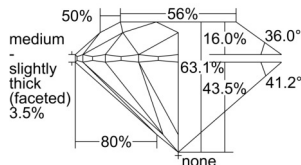

GIA®

FACSIMILE

GIA REPORT 6502334451

Verify this report at GIA.edu

GIA NATURAL DIAMOND DOSSIER®

September 03, 2024
GIA Report Number 6502334451
Shape and Cutting Style ..... Round Brilliant
Measurements ..... 5.16 - 5.20 x 3.27 mm

GRADING RESULTS

Carat Weight ..... 0.54 carat
Color Grade ..... F
Clarity Grade SI2
Cut Grade ..... Excellent

ADDITIONAL GRADING INFORMATION

Polish ..... Excellent
Symmetry ..... Excellent
Fluorescence ..... None
Clarity Characteristics ..... Cloud
Inscription(s): GIA 6502334451

PROPORTIONS

Profile to actual proportions

GRADING SCALES

GIA COLOR SCALE

COLOREDNESS	D
	E
	F
	G
	H
	I
	J
NEAR COLORLESS	K
	L
Faint	M
	N
	O
	P
Very Light	Q
	R
	S
	T
	U
	V
Light	W
	X
	Y
	Z

GIA CLARITY SCALE

VERY VERY SLIGHTLY INCLUDED	FLAWLESS
	INTERNALLY FLAWLESS
VERY SLIGHTLY INCLUDED	VVS₁
	VVS₂
SLIGHTLY INCLUDED	VS₁
	VS₂
INCLUDED	SI₁
	SI₂
	I₁
	I₂
	I₃

GIA CUT SCALE

EXCELLENT
VERY GOOD
GOOD
FAIR
POOR