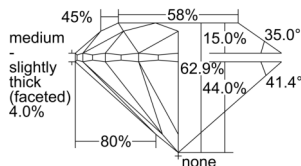

GIA®

FACSIMILE

GIA REPORT 6502334859

Verify this report at GIA.edu

GIA NATURAL DIAMOND DOSSIER®

September 03, 2024
GIA Report Number 6502334859
Shape and Cutting Style ..... Round Brilliant
Measurements ..... 4.70 - 4.72 x 2.96 mm

GRADING RESULTS

Carat Weight ..... 0.40 carat
Color Grade ..... D
Clarity Grade S11
Cut Grade ..... Excellent

ADDITIONAL GRADING INFORMATION

Polish ..... Excellent
Symmetry ..... Excellent
Fluorescence ..... None
Clarity Characteristics ..... Cloud
Inscription(s): GIA 6502334859

PROPORTIONS

Profile to actual proportions

GRADING SCALES

GIA COLOR SCALE	GIA CLARITY SCALE	GIA CUT SCALE
D	FLAWLESS	EXCELLENT
E	INTERNALLY FLAWLESS	
F	VVS₁	VERY GOOD
G		
H	VS₁	GOOD
I		
J	SI₁	FAIR
K		
L	I₁	POOR
M		
N	I₂	
O	I₃	
P		
Q		
R		
S		
T		
U		
V		
W		
X		
Y		
Z