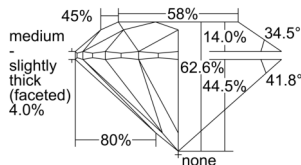

GIA®

FACSIMILE

GIA REPORT 6502335112

Verify this report at GIA.edu

GIA NATURAL DIAMOND DOSSIER®

September 03, 2024
GIA Report Number 6502335112
Shape and Cutting Style ..... Round Brilliant
Measurements ..... 5.10 - 5.13 x 3.20 mm

GRADING RESULTS

Carat Weight ..... 0.51 carat
Color Grade ..... E
Clarity Grade S11
Cut Grade ..... Excellent

ADDITIONAL GRADING INFORMATION

Polish ..... Excellent
Symmetry ..... Excellent
Fluorescence ..... None
Clarity Characteristics ..... Crystal, Cloud, Feather
Inscription(s): GIA 6502335112

PROPORTIONS

Profile to actual proportions

GRADING SCALES

GIA COLOR SCALE	GIA CLARITY SCALE	GIA CUT SCALE	
D	FLAWLESS	EXCELLENT	
E	INTERNALLY FLAWLESS		
F		VVS₁	VERY GOOD
G	VVS₂		
H	VS₁	GOOD	
I	VS₂		
J	S1₁	FAIR	
K	S1₂		
L	I₁	POOR	
M	I₂		
N	I₃		
O			
P			
Q			
R			
S			
T			
U			
V			
W			
X			
Y			
Z