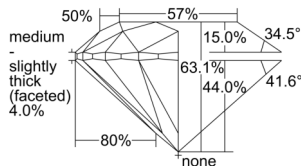

GIA®

FACSIMILE

GIA REPORT 6502335443

Verify this report at GIA.edu

GIA NATURAL DIAMOND DOSSIER®

September 03, 2024
GIA Report Number 6502335443
Shape and Cutting Style ..... Round Brilliant
Measurements ..... 4.51 - 4.54 x 2.86 mm

GRADING RESULTS

Carat Weight ..... 0.36 carat
Color Grade ..... G
Clarity Grade VS2
Cut Grade ..... Excellent

ADDITIONAL GRADING INFORMATION

Polish ..... Excellent
Symmetry ..... Excellent
Fluorescence ..... None
Clarity Characteristics ..... Crystal, Feather
Inscription(s): GIA 6502335443

PROPORTIONS

Profile to actual proportions

GRADING SCALES

GIA COLOR SCALE	GIA CLARITY SCALE	GIA CUT SCALE	
D	FLAWLESS	EXCELLENT	
E	INTERNALLY FLAWLESS		
F		VVS₁	VERY GOOD
G	VVS₂		
H	VS₁	GOOD	
I	VS₂		
J	SI₁	FAIR	
K	SI₂		
L	I₁	POOR	
M			
N			
O	I₂		
P			
Q			
R	I₃		
S			
T			
U			
V			
W			
X			
Y			
Z