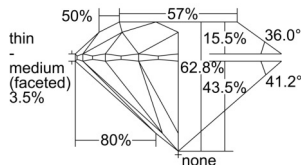

GIA®

FACSIMILE

GIA REPORT 6502335858

Verify this report at GIA.edu

GIA NATURAL DIAMOND DOSSIER®

September 03, 2024
GIA Report Number **6502335858**
Shape and Cutting Style ..... **Round Brilliant**
Measurements ..... **4.71 - 4.74 x 2.97 mm**

GRADING RESULTS

Carat Weight ..... **0.40 carat**
Color Grade ..... **L**
Clarity Grade **VS2**
Cut Grade ..... **Excellent**

ADDITIONAL GRADING INFORMATION

Polish ..... **Excellent**
Symmetry ..... **Excellent**
Fluorescence ..... **None**
Clarity Characteristics..... **Feather, Crystal**
Inscription(s): **GIA 6502335858**

PROPORTIONS

Profile to actual proportions

GRADING SCALES

GIA COLOR SCALE	GIA CLARITY SCALE	GIA CUT SCALE	
D	FLAWLESS	EXCELLENT	
E	INTERNALLY FLAWLESS		
F		VVS₁	VERY GOOD
G	VVS₂		
H	VS₁	GOOD	
I	VS₂		
J	SI₁	FAIR	
K	SI₂		
L	I₁	POOR	
M	I₂		
N	I₃		
O			
P			
Q			
R			
S			
T			
U			
V			
W			
X			
Y			
Z