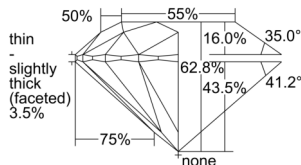

GIA®

FACSIMILE

GIA REPORT 6502335961

Verify this report at GIA.edu

GIA NATURAL DIAMOND DOSSIER®

September 03, 2024
GIA Report Number 6502335961
Shape and Cutting Style ..... Round Brilliant
Measurements ..... 4.27 - 4.29 x 2.69 mm

GRADING RESULTS

Carat Weight ..... 0.30 carat
Color Grade ..... J
Clarity Grade S11
Cut Grade ..... Excellent

ADDITIONAL GRADING INFORMATION

Polish ..... Excellent
Symmetry ..... Excellent
Fluorescence ..... Faint
Clarity Characteristics ..... Cloud, Crystal, Feather
Inscription(s): GIA 6502335961

PROPORTIONS

Profile to actual proportions

GRADING SCALES

GIA COLOR SCALE	GIA CLARITY SCALE	GIA CUT SCALE	
D	FLAWLESS	EXCELLENT	
E	INTERNALLY FLAWLESS		
F		VVS₁	VERY GOOD
G	VVS₂		
H	VS₁	GOOD	
I	VS₂		
J	S1₁	FAIR	
K	S1₂		
L	I₁	POOR	
M	I₂		
N	I₃		
O			
P			
Q			
R			
S			
T			
U			
V			
W			
X			
Y			
Z