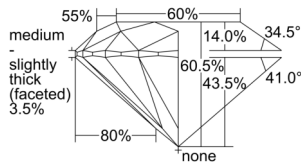

GIA®

FACSIMILE

GIA REPORT 6502336604

Verify this report at GIA.edu

GIA NATURAL DIAMOND DOSSIER®

September 03, 2024
GIA Report Number 6502336604
Shape and Cutting Style ..... Round Brilliant
Measurements ..... 4.40 - 4.43 x 2.67 mm

GRADING RESULTS

Carat Weight ..... 0.32 carat
Color Grade ..... F
Clarity Grade S11
Cut Grade ..... Excellent

ADDITIONAL GRADING INFORMATION

Polish ..... Excellent
Symmetry ..... Excellent
Fluorescence ..... None
Clarity Characteristics ..... Feather
Inscription(s): GIA 6502336604

PROPORTIONS

Profile to actual proportions

GRADING SCALES

GIA COLOR SCALE	GIA CLARITY SCALE	GIA CUT SCALE	
D	FLAWLESS	EXCELLENT	
E	INTERNALLY FLAWLESS		
F		VVS₁	VERY GOOD
G	VVS₂		
H	VS₁	GOOD	
I	VS₂		
J	S1₁	FAIR	
K	S1₂		
L	I₁	POOR	
M	I₂		
N	I₃		
O			
P			
Q			
R			
S			
T			
U			
V			
W			
X			
Y			
Z