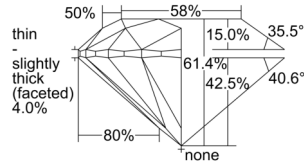

GIA®

FACSIMILE

GIA REPORT 6502336615

Verify this report at GIA.edu

GIA NATURAL DIAMOND DOSSIER®

September 03, 2024
GIA Report Number 6502336615
Shape and Cutting Style ..... Round Brilliant
Measurements ..... 5.08 - 5.10 x 3.12 mm

GRADING RESULTS

Carat Weight ..... 0.50 carat
Color Grade I
Clarity Grade S11
Cut Grade ..... Excellent

ADDITIONAL GRADING INFORMATION

Polish ..... Excellent
Symmetry ..... Excellent
Fluorescence ..... None
Clarity Characteristics ..... Cloud
Inscription(s): GIA 6502336615

PROPORTIONS

Profile to actual proportions