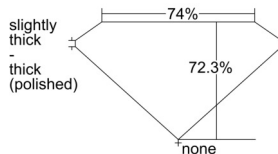

GIA®

FACSIMILE

GIA REPORT 6502340937

Verify this report at GIA.edu

GIA NATURAL DIAMOND DOSSIER®

September 03, 2024
GIA Report Number **6502340937**
Shape and Cutting Style ..... **Square Modified Brilliant**
Measurements ..... **4.34 x 4.34 x 3.14 mm**

GRADING RESULTS

Carat Weight ..... **0.50 carat**
Color Grade ..... **E**
Clarity Grade **VS1**

ADDITIONAL GRADING INFORMATION

Polish ..... **Excellent**
Symmetry ..... **Excellent**
Fluorescence ..... **None**
Clarity Characteristics ..... **Cavity, Feather, Pinpoint**
Inscription(s): **GIA 6502340937**

PROPORTIONS

Profile not to actual proportions

GRADING SCALES

GIA COLOR SCALE		GIA CLARITY SCALE			
COLORLESS	D	VERY VERY SLIGHTLY INCLUDED	FLAWLESS		
	E		INTERNALLY FLAWLESS		
	F	VERY SLIGHTLY INCLUDED	VS₁		
	G		VS₂		
	H		VS₁		
	NEAR COLORLESS	I	SLIGHTLY INCLUDED	VS₂	
		J		SI₁	
		FAINT	K	INCLUDED	SI₂
			L		I₁
			M		I₂
VERT LIGHT	N	LIGHT	I₃		
	O				
	P				
	Q				
	R