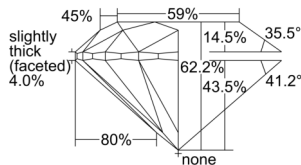

GIA®

FACSIMILE

GIA REPORT 6502341652

Verify this report at GIA.edu

GIA NATURAL DIAMOND DOSSIER®

September 05, 2024
GIA Report Number 6502341652
Shape and Cutting Style ..... Round Brilliant
Measurements ..... 5.16 - 5.18 x 3.22 mm

GRADING RESULTS

Carat Weight ..... 0.53 carat
Color Grade ..... G
Clarity Grade S11
Cut Grade ..... Excellent

ADDITIONAL GRADING INFORMATION

Polish ..... Excellent
Symmetry ..... Excellent
Fluorescence ..... None
Clarity Characteristics ..... Feather
Inscription(s): GIA 6502341652

PROPORTIONS

Profile to actual proportions

GRADING SCALES

GIA COLOR SCALE	GIA CLARITY SCALE	GIA CUT SCALE	
D	FLAWLESS	EXCELLENT	
E	INTERNALLY FLAWLESS		
F		VVS₁	VERY GOOD
G	VVS₂		
H	VS₁	GOOD	
I	VS₂		
J	S1₁	FAIR	
K	S1₂		
L	I₁	POOR	
M	I₂		
N	I₃		
O			
P			
Q			
R			
S			
T			
U			
V			
W			
X			
Y			
Z