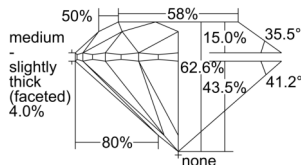

GIA®

FACSIMILE

GIA REPORT 6502342405

Verify this report at GIA.edu

GIA NATURAL DIAMOND DOSSIER®

September 04, 2024
GIA Report Number **6502342405**
Shape and Cutting Style ..... **Round Brilliant**
Measurements ..... **5.38 - 5.41 x 3.38 mm**

GRADING RESULTS

Carat Weight ..... **0.61 carat**
Color Grade ..... **H**
Clarity Grade **VS2**
Cut Grade ..... **Excellent**

ADDITIONAL GRADING INFORMATION

Polish ..... **Excellent**
Symmetry ..... **Excellent**
Fluorescence ..... **None**
Clarity Characteristics..... **Crystal, Cloud**
Inscription(s): **GIA 6502342405**

PROPORTIONS

Profile to actual proportions

GRADING SCALES

GIA COLOR SCALE	GIA CLARITY SCALE	GIA CUT SCALE	
D	FLAWLESS	EXCELLENT	
E	INTERNALLY FLAWLESS		
F		VVS₁	VERY GOOD
G	VVS₂		
H	VS₁	GOOD	
I	VS₂		
J	SI₁	FAIR	
K	SI₂		
L	I₁	POOR	
M	I₂		
N	I₃		
O			
P			
Q			
R			
S			
T			
U			
V			
W			
X			
Y			
Z