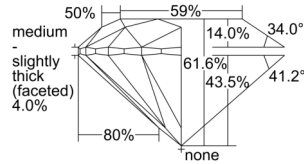

GIA®

FACSIMILE

GIA REPORT 6502342885

Verify this report at GIA.edu

GIA NATURAL DIAMOND DOSSIER®

September 04, 2024
GIA Report Number **6502342885**
Shape and Cutting Style ..... **Round Brilliant**
Measurements ..... **4.78 - 4.80 x 2.95 mm**

GRADING RESULTS

Carat Weight ..... **0.41 carat**
Color Grade ..... **F**
Clarity Grade **VVS1**
Cut Grade ..... **Excellent**

ADDITIONAL GRADING INFORMATION

Polish ..... **Excellent**
Symmetry ..... **Excellent**
Fluorescence ..... **None**
Clarity Characteristics..... **Cloud, Pinpoint, Feather**
Inscription(s): **GIA 6502342885**

PROPORTIONS

Profile to actual proportions

GRADING SCALES

GIA COLOR SCALE	GIA CLARITY SCALE	GIA CUT SCALE	
D	FLAWLESS	EXCELLENT	
E	INTERNALLY FLAWLESS		
F		VVS₁	VERY GOOD
G	VVS₂		
H	VS₁	GOOD	
I	VS₂		
J	SI₁	FAIR	
K	SI₂		
L	I₁	POOR	
M	I₂		
N	I₃		
O			
P			
Q			
R			
S			
T			
U			
V			
W			
X			
Y			
Z