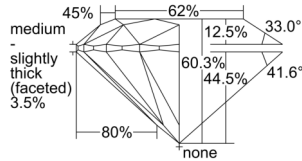

GIA®

FACSIMILE

GIA REPORT 6502343112

Verify this report at GIA.edu

GIA NATURAL DIAMOND DOSSIER®

September 04, 2024
GIA Report Number 6502343112
Shape and Cutting Style ..... Round Brilliant
Measurements ..... 4.39 - 4.42 x 2.66 mm

GRADING RESULTS

Carat Weight ..... 0.31 carat
Color Grade ..... D
Clarity Grade VVS2
Cut Grade ..... Excellent

ADDITIONAL GRADING INFORMATION

Polish ..... Excellent
Symmetry ..... Excellent
Fluorescence ..... None
Clarity Characteristics ..... Cloud, Pinpoint, Feather
Inscription(s): GIA 6502343112

PROPORTIONS

Profile to actual proportions

GRADING SCALES

GIA COLOR SCALE	GIA CLARITY SCALE	GIA CUT SCALE	
D	FLAWLESS	EXCELLENT	
E	INTERNALLY FLAWLESS		
F		VVS₁	VERY GOOD
G	VVS₂		
H	VS₁	GOOD	
I	VS₂		
J	SI₁	FAIR	
K	SI₂		
L	I₁	POOR	
M	I₂		
N	I₃		
O			
P			
Q			
R			
S			
T			
U			
V			
W			
X			
Y			
Z