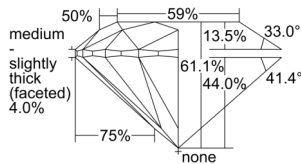

GIA®

FACSIMILE

GIA REPORT 6502343244

Verify this report at GIA.edu

GIA NATURAL DIAMOND DOSSIER®

September 20, 2024
GIA Report Number **6502343244**
Shape and Cutting Style ..... **Round Brilliant**
Measurements ..... **4.81 - 4.83 x 2.95 mm**

GRADING RESULTS

Carat Weight ..... **0.42 carat**
Color Grade ..... **G**
Clarity Grade **VS1**
Cut Grade ..... **Excellent**

ADDITIONAL GRADING INFORMATION

Polish ..... **Excellent**
Symmetry ..... **Excellent**
Fluorescence ..... **None**
Clarity Characteristics..... **Cloud, Crystal, Feather, Needle**
Inscription(s): **GIA 6502343244**

PROPORTIONS

Profile to actual proportions

GRADING SCALES

GIA COLOR SCALE	GIA CLARITY SCALE	GIA CUT SCALE	
D	FLAWLESS	EXCELLENT	
E	INTERNALLY FLAWLESS		
F		VVS₁	VERY GOOD
G	VVS₂		
H	VS₁	GOOD	
I	VS₂		
J	SI₁	FAIR	
K	SI₂		
L	I₁	POOR	
M	I₂		
N	I₃		
O			
P			
Q			
R			
S			
T			
U			
V			
W			
X			
Y			
Z