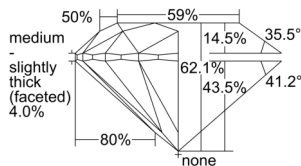

GIA®

FACSIMILE

GIA REPORT 6502343362

Verify this report at GIA.edu

GIA NATURAL DIAMOND DOSSIER®

September 04, 2024
GIA Report Number **6502343362**
Shape and Cutting Style ..... **Round Brilliant**
Measurements ..... **5.05 - 5.09 x 3.15 mm**

GRADING RESULTS

Carat Weight ..... **0.50 carat**
Color Grade ..... **G**
Clarity Grade **VVS1**
Cut Grade ..... **Excellent**

ADDITIONAL GRADING INFORMATION

Polish ..... **Excellent**
Symmetry ..... **Excellent**
Fluorescence ..... **None**
Clarity Characteristics..... **Pinpoint, Feather**
Inscription(s): **GIA 6502343362**

PROPORTIONS

Profile to actual proportions

GRADING SCALES

GIA COLOR SCALE	GIA CLARITY SCALE	GIA CUT SCALE	
D	FLAWLESS	EXCELLENT	
E	INTERNALLY FLAWLESS		
F		VVS₁	VERY GOOD
G	VVS₂		
H	VS₁	GOOD	
I	VS₂		
J	SI₁	FAIR	
K	SI₂		
L	I₁	POOR	
M			
N			
O	I₂		
P			
Q			
R	I₃		
S			
T			
U			
V			
W			
X			
Y			
Z