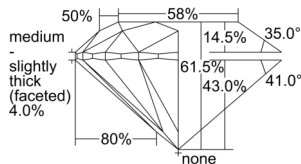

GIA®

FACSIMILE

GIA REPORT 6502343803

Verify this report at GIA.edu

GIA NATURAL DIAMOND DOSSIER®

September 04, 2024
GIA Report Number **6502343803**
Shape and Cutting Style ..... **Round Brilliant**
Measurements ..... **4.02 - 4.05 x 2.48 mm**

GRADING RESULTS

Carat Weight ..... **0.25 carat**
Color Grade ..... **H**
Clarity Grade **VS2**
Cut Grade ..... **Excellent**

ADDITIONAL GRADING INFORMATION

Polish ..... **Excellent**
Symmetry ..... **Excellent**
Fluorescence ..... **None**
Clarity Characteristics ..... **Cloud, Crystal, Feather**
Inscription(s): **GIA 6502343803**

PROPORTIONS

Profile to actual proportions

GRADING SCALES

GIA COLOR SCALE	GIA CLARITY SCALE	GIA CUT SCALE	
D	FLAWLESS	EXCELLENT	
E	INTERNALLY FLAWLESS		
F		VVS₁	VERY GOOD
G	VVS₂		
H	VS₁	GOOD	
I	VS₂		
J	SI₁	FAIR	
K	SI₂		
L	I₁	POOR	
M	I₂		
N	I₃		
O			
P			
Q			
R			
S			
T			
U			
V			
W			
X			
Y			
Z