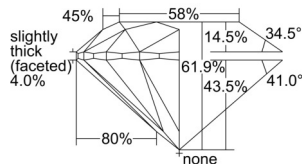

GIA®

FACSIMILE

GIA REPORT 6502343922

Verify this report at GIA.edu

GIA NATURAL DIAMOND DOSSIER®

September 04, 2024
GIA Report Number 6502343922
Shape and Cutting Style ..... Round Brilliant
Measurements ..... 4.07 - 4.10 x 2.53 mm

GRADING RESULTS

Carat Weight ..... 0.26 carat
Color Grade ..... G
Clarity Grade VVS1
Cut Grade ..... Excellent

ADDITIONAL GRADING INFORMATION

Polish ..... Excellent
Symmetry ..... Excellent
Fluorescence ..... Faint
Clarity Characteristics ..... Pinpoint, Feather
Inscription(s): GIA 6502343922

PROPORTIONS

Profile to actual proportions

GRADING SCALES

GIA COLOR SCALE	GIA CLARITY SCALE	GIA CUT SCALE	
D	FLAWLESS	EXCELLENT	
E	INTERNALLY FLAWLESS		
F		VVS₁	VERY GOOD
G	VVS₂		
H	VS₁	GOOD	
I	VS₂		
J	SI₁	FAIR	
K	SI₂		
L	I₁	POOR	
M	I₂		
N	I₃		
O			
P			
Q			
R			
S			
T			
U			
V			
W			
X			
Y			
Z