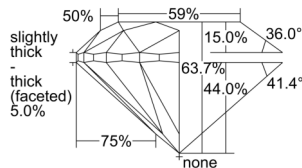

GIA®

FACSIMILE

GIA REPORT 6502344915

Verify this report at GIA.edu

GIA NATURAL DIAMOND DOSSIER®

September 09, 2024
GIA Report Number 6502344915
Shape and Cutting Style ..... Round Brilliant
Measurements ..... 4.98 - 5.01 x 3.18 mm

GRADING RESULTS

Carat Weight ..... 0.50 carat
Color Grade ..... F
Clarity Grade VS1
Cut Grade ..... Very Good

ADDITIONAL GRADING INFORMATION

Polish ..... Excellent
Symmetry ..... Excellent
Fluorescence ..... None
Clarity Characteristics..... Indented Natural, Pinpoint
Inscription(s): GIA 6502344915

PROPORTIONS

Profile to actual proportions

GRADING SCALES

GIA COLOR SCALE	GIA CLARITY SCALE	GIA CUT SCALE	
D	FLAWLESS	EXCELLENT	
E	INTERNALLY FLAWLESS		
F		VVS₁	VERY GOOD
G	VVS₂		
H	VS₁	GOOD	
I	VS₂		
J	SI₁	FAIR	
K	SI₂		
L	I₁	POOR	
M			
N			
O	I₂		
P			
Q			
R	I₃		
S			
T			
U			
V			
W			
X			
Y			
Z