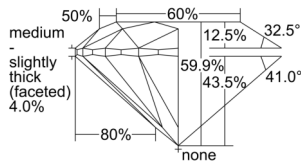

GIA®

FACSIMILE

GIA REPORT 6502345393

Verify this report at GIA.edu

GIA NATURAL DIAMOND DOSSIER®

September 04, 2024
GIA Report Number 6502345393
Shape and Cutting Style ..... Round Brilliant
Measurements ..... 4.43 - 4.46 x 2.66 mm

GRADING RESULTS

Carat Weight ..... 0.32 carat
Color Grade ..... F
Clarity Grade VS2
Cut Grade ..... Excellent

ADDITIONAL GRADING INFORMATION

Polish ..... Excellent
Symmetry ..... Excellent
Fluorescence ..... None
Clarity Characteristics ..... Crystal, Cloud, Feather
Inspection(s): GIA 6502345393

PROPORTIONS

Profile to actual proportions

GRADING SCALES

GIA COLOR SCALE	GIA CLARITY SCALE	GIA CUT SCALE	
D	FLAWLESS	EXCELLENT	
E	INTERNALLY FLAWLESS		
F		VVS₁	VERY GOOD
G	VVS₂		
H	VS₁	GOOD	
I	VS₂		
J	SI₁	FAIR	
K	SI₂		
L	I₁	POOR	
M	I₂		
N	I₃		
O			
P			
Q			
R			
S			
T			
U			
V			
W			
X			
Y			
Z