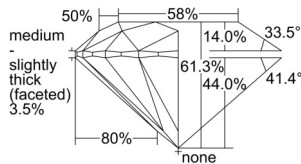

GIA®

FACSIMILE

GIA REPORT 6502345679

Verify this report at GIA.edu

GIA NATURAL DIAMOND DOSSIER®

September 06, 2024
GIA Report Number 6502345679
Shape and Cutting Style ..... Round Brilliant
Measurements ..... 4.51 - 4.53 x 2.77 mm

GRADING RESULTS

Carat Weight ..... 0.34 carat
Color Grade ..... E
Clarity Grade S11
Cut Grade ..... Excellent

ADDITIONAL GRADING INFORMATION

Polish ..... Excellent
Symmetry ..... Excellent
Fluorescence ..... None
Clarity Characteristics ..... Cloud, Crystal
Inscription(s): GIA 6502345679

PROPORTIONS

Profile to actual proportions

GRADING SCALES

GIA COLOR SCALE	GIA CLARITY SCALE	GIA CUT SCALE	
D	FLAWLESS	EXCELLENT	
E	INTERNALLY FLAWLESS		
F		VVS₁	VERY GOOD
G	VVS₂		
H	VS₁	GOOD	
I	VS₂		
J	S1₁	FAIR	
K	S1₂		
L	I₁	POOR	
M	I₂		
N	I₃		
O			
P			
Q			
R			
S			
T			
U			
V			
W			
X			
Y			
Z