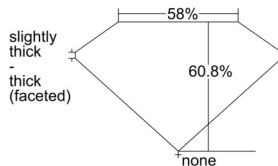

GIA®

FACSIMILE

GIA REPORT 6502345778

Verify this report at GIA.edu

GIA NATURAL DIAMOND DOSSIER®

September 04, 2024
GIA Report Number 6502345778
Shape and Cutting Style ..... Marquise Brilliant
Measurements ..... 8.49 x 4.28 x 2.60 mm

GRADING RESULTS

Carat Weight ..... 0.55 carat
Color Grade ..... H
Clarity Grade VS1

ADDITIONAL GRADING INFORMATION

Polish ..... Excellent
Symmetry ..... Very Good
Fluorescence ..... None
Clarity Characteristics ..... Feather, Pinpoint
Inscription(s): GIA 6502345778

PROPORTIONS

Profile not to actual proportions

GRADING SCALES

GIA COLOR SCALE		GIA CLARITY SCALE			
COLORLESS	D	VERY VERY SLIGHTLY INCLUDED	FLAWLESS		
	E		INTERNALLY FLAWLESS		
	F	VERY SLIGHTLY INCLUDED	VS₁		
	G		VS₂		
	H		VS₁		
	NEAR COLORLESS	I	SLIGHTLY INCLUDED	VS₂	
		J		SI₁	
		FAINT	K	INCLUDED	SI₂
			L		I₁
			M		I₂
VERY LIGHT			N	INCLUDED	I₃
			O		
			P		
	Q				
LIGHT	R				
	S				
	T				
	U				
	V				
	Z