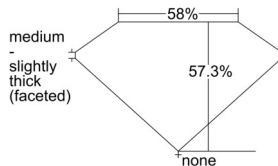

GIA®

FACSIMILE

GIA REPORT 6502346575

Verify this report at GIA.edu

GIA NATURAL DIAMOND DOSSIER®

September 05, 2024
GIA Report Number **6502346575**
Shape and Cutting Style ..... **Heart Brilliant**
Measurements ..... **4.97 x 5.57 x 3.19 mm**

GRADING RESULTS

Carat Weight ..... **0.50 carat**
Color Grade ..... **D**
Clarity Grade **VS2**

ADDITIONAL GRADING INFORMATION

Polish ..... **Excellent**
Symmetry ..... **Excellent**
Fluorescence ..... **None**
Clarity Characteristics ..... **Feather**
Inscription(s): GIA 6502346575

PROPORTIONS

Profile not to actual proportions

GRADING SCALES

GIA COLOR SCALE		GIA CLARITY SCALE	
COLORLESS	D	VERY VERY SLIGHTLY INCLUDED	FLAWLESS
	E		INTERNALLY FLAWLESS
	F		VVS₁
	G		VVS₂
	H		VS₁
	I		VS₂
	J		SI₁
	K		SI₂
	L		I₁
	M		I₂
NEAR COLORLESS	N	SLIGHTLY INCLUDED	I₃
	O		
	P		
	Q		
FAINT	R		
	S		
	T		
	U		
VERT LIGHT	V		
	W		
	X		
	Y		
LIGHT	Z