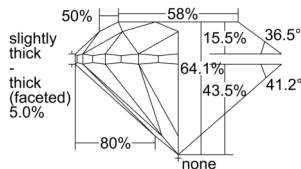

GIA®

FACSIMILE

GIA REPORT 6502346951

Verify this report at GIA.edu

GIA NATURAL DIAMOND DOSSIER®

September 04, 2024
GIA Report Number 6502346951
Shape and Cutting Style ..... Round Brilliant
Measurements ..... 4.99 - 5.01 x 3.21 mm

GRADING RESULTS

Carat Weight ..... 0.51 carat
Color Grade I
Clarity Grade S11
Cut Grade ..... Very Good

ADDITIONAL GRADING INFORMATION

Polish ..... Very Good
Symmetry ..... Very Good
Fluorescence ..... None
Clarity Characteristics ..... Cloud, Crystal, Feather
Inscription(s): GIA 6502346951

PROPORTIONS

Profile to actual proportions