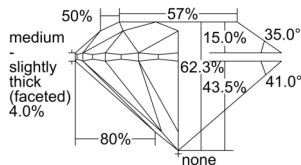

GIA®

FACSIMILE

GIA REPORT 6502347316

Verify this report at GIA.edu

GIA NATURAL DIAMOND DOSSIER®

September 04, 2024
GIA Report Number **6502347316**
Shape and Cutting Style ..... **Round Brilliant**
Measurements ..... **5.12 - 5.14 x 3.20 mm**

GRADING RESULTS

Carat Weight ..... **0.52 carat**
Color Grade ..... **H**
Clarity Grade **VS1**
Cut Grade ..... **Excellent**

ADDITIONAL GRADING INFORMATION

Polish ..... **Excellent**
Symmetry ..... **Excellent**
Fluorescence ..... **None**
Clarity Characteristics..... **Crystal, Knot, Cloud, Pinpoint**
Inscription(s): **GIA 6502347316**

PROPORTIONS

Profile to actual proportions

GRADING SCALES

GIA COLOR SCALE	GIA CLARITY SCALE	GIA CUT SCALE	
D	FLAWLESS	EXCELLENT	
E	INTERNALLY FLAWLESS		
F		VVS₁	VERY GOOD
G	VVS₂		
H	VS₁	GOOD	
I	VS₂		
J	SI₁	FAIR	
K	SI₂		
L	I₁	POOR	
M			
N			
O	I₂		
P			
Q			
R	I₃		
S			
T			
U			
V			
W			
X			
Y			
Z