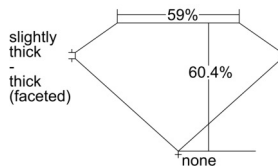

GIA®

FACSIMILE

GIA REPORT 6502347432

Verify this report at GIA.edu

GIA NATURAL DIAMOND DOSSIER®

September 05, 2024
GIA Report Number **6502347432**
Shape and Cutting Style ..... **Heart Brilliant**
Measurements ..... **4.75 x 5.52 x 3.34 mm**

GRADING RESULTS

Carat Weight ..... **0.50 carat**
Color Grade ..... **F**
Clarity Grade **VVS1**

ADDITIONAL GRADING INFORMATION

Polish ..... **Excellent**
Symmetry ..... **Excellent**
Fluorescence ..... **None**
Clarity Characteristics ..... **Feather**
Inscription(s): GIA 6502347432

PROPORTIONS

Profile not to actual proportions

GRADING SCALES

GIA COLOR SCALE		GIA CLARITY SCALE		
COLORLESS	D	VERY VERY SLIGHTLY INCLUDED	FLAWLESS	
	E		INTERNALLY FLAWLESS	
	F		VVS₁	
	G		VVS₂	
	NEAR COLORLESS	H	VERY SLIGHTLY INCLUDED	VS₁
		I		VS₂
		J	SLIGHTLY INCLUDED	S₁
		K		S₂
		L		I₁
		M		I₂
FAINT	N	INCLUDED	I₃	
	O			
	P			
	Q			
	R			
	S			
VERT LIGHT	T			
	U			
	V			
	W			
	X			
	Y			
LIGHT	Z