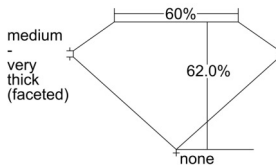

GIA®

FACSIMILE

GIA REPORT 6502348943

Verify this report at gia.edu

GIA NATURAL DIAMOND DOSSIER®

September 04, 2024
GIA Report Number 6502348943
Shape and Cutting Style ..... Marquise Brilliant
Measurements ..... 6.90 x 3.52 x 2.18 mm

GRADING RESULTS

Carat Weight ..... 0.31 carat
Color Grade ..... D
Clarity Grade VVS1

ADDITIONAL GRADING INFORMATION

Polish ..... Excellent
Symmetry ..... Very Good
Fluorescence ..... None
Clarity Characteristics ..... Chip, Feather
Inscription(s): GIA 6502348943

PROPORTIONS

Profile not to actual proportions

GRADING SCALES

GIA COLOR SCALE		GIA CLARITY SCALE	
COLORLESS	D	VERY VERY SLIGHTLY INCLUDED	FLAWLESS
	E		INTERNALLY FLAWLESS
	F		VVS₁
	G		VVS₂
	H		VS₁
	I		VS₂
	J		SI₁
	K		SI₂
	L		I₁
	M		I₂
NEAR COLORLESS	N	SLIGHTLY INCLUDED	I₃
	O		
	P		
	Q		
FAINT	R		
	S		
	T		
	U		
VERTICALLY COLORLESS	V		
	W		
	X		
	Y		
LIGHT	Z