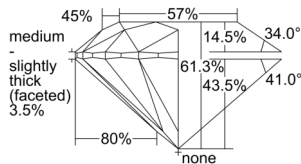

GIA®

FACSIMILE

GIA REPORT 6502349840

Verify this report at GIA.edu

GIA NATURAL DIAMOND DOSSIER®

September 04, 2024
GIA Report Number 6502349840
Shape and Cutting Style ..... Round Brilliant
Measurements ..... 5.42 - 5.45 x 3.33 mm

GRADING RESULTS

Carat Weight ..... 0.60 carat
Color Grade ..... H
Clarity Grade S11
Cut Grade ..... Excellent

ADDITIONAL GRADING INFORMATION

Polish ..... Excellent
Symmetry ..... Excellent
Fluorescence ..... None
Clarity Characteristics ..... Feather
Inscription(s): GIA 6502349840

PROPORTIONS

Profile to actual proportions

GRADING SCALES

GIA COLOR SCALE	GIA CLARITY SCALE	GIA CUT SCALE	
D	FLAWLESS	EXCELLENT	
E	INTERNALLY FLAWLESS		
F		VVS₁	VERY GOOD
G	VVS₂		
H	VS₁	GOOD	
I	VS₂		
J	S1₁	FAIR	
K	S1₂		
L	I₁	POOR	
M	I₂		
N	I₃		
O			
P			
Q			
R			
S			
T			
U			
V			
W			
X			
Y			
Z