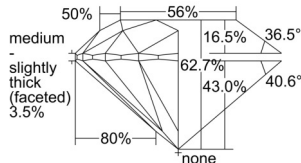

GIA®

FACSIMILE

GIA REPORT 6502354991

Verify this report at GIA.edu

GIA NATURAL DIAMOND DOSSIER®

September 05, 2024
GIA Report Number 6502354991
Shape and Cutting Style ..... Round Brilliant
Measurements ..... 5.26 - 5.29 x 3.31 mm

GRADING RESULTS

Carat Weight ..... 0.57 carat
Color Grade ..... G
Clarity Grade VVS2
Cut Grade ..... Excellent

ADDITIONAL GRADING INFORMATION

Polish ..... Excellent
Symmetry ..... Excellent
Fluorescence ..... None
Clarity Characteristics..... Cloud, Needle, Pinpoint, Feather
Inscription(s): GIA 6502354991

PROPORTIONS

Profile to actual proportions