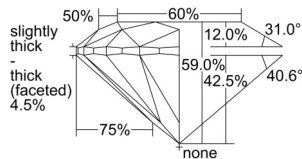

GIA®

FACSIMILE

GIA REPORT 6502355482

Verify this report at GIA.edu

GIA NATURAL DIAMOND DOSSIER®

September 04, 2024
GIA Report Number 6502355482
Shape and Cutting Style ..... Round Brilliant
Measurements ..... 5.74 - 5.77 x 3.40 mm

GRADING RESULTS

Carat Weight ..... 0.70 carat
Color Grade I
Clarity Grade VS1
Cut Grade ..... Very Good

ADDITIONAL GRADING INFORMATION

Polish ..... Very Good
Symmetry ..... Good
Fluorescence ..... None
Clarity Characteristics ..... Cloud, Feather, Pinpoint
Inscription(s): GIA 6502355482

PROPORTIONS

GRADING SCALES

GIA COLOR SCALE	GIA CLARITY SCALE	GIA CUT SCALE	
D	FLAWLESS	EXCELLENT	
E	INTERNALLY FLAWLESS		
F		VVS₁	VERY GOOD
G	VVS₂		
H	VS₁	GOOD	
I	VS₂		
J	SI₁	FAIR	
K	SI₂		
L	I₁	POOR	
M			
N			
O	I₂		
P			
Q			
R	I₃		
S			
T			
U			
V			
W			
X			
Y			
Z