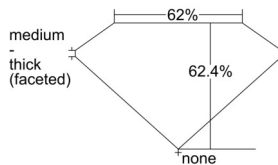

GIA®

FACSIMILE

GIA REPORT 6502355651

Verify this report at GIA.edu

GIA NATURAL DIAMOND DOSSIER®

September 04, 2024
GIA Report Number 6502355651
Shape and Cutting Style ..... Pear Brilliant
Measurements ..... 7.96 x 4.61 x 2.87 mm

GRADING RESULTS

Carat Weight ..... 0.62 carat
Color Grade ..... E
Clarity Grade VVS1

ADDITIONAL GRADING INFORMATION

Polish ..... Excellent
Symmetry ..... Excellent
Fluorescence ..... Medium Blue
Clarity Characteristics..... Pinpoint, Internal Graining, Surface Graining

Inscription(s): GIA 6502355651

PROPORTIONS

Profile not to actual proportions

GRADING SCALES

GIA COLOR SCALE		GIA CLARITY SCALE			
COLORLESS	D	VERY VERY SLIGHTLY INCLUDED	FLAWLESS		
	E		INTERNALLY FLAWLESS		
	F	VERY SLIGHTLY INCLUDED	VVS₁		
	G		VVS₂		
	H		VS₁		
	NEAR COLORLESS	I	SLIGHTLY INCLUDED	VS₂	
		J		SI₁	
		FAINT	K	INCLUDED	SI₂
			L		I₁
			M		I₂
VERT LIGHT	N	LIGHT	I₃		
	O				
	P				
	Q				
	R				
	S				
	T