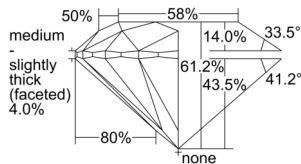

GIA®

FACSIMILE

GIA REPORT 6502355728

Verify this report at GIA.edu

GIA NATURAL DIAMOND DOSSIER®

September 04, 2024
GIA Report Number 6502355728
Shape and Cutting Style ..... Round Brilliant
Measurements ..... 4.54 - 4.57 x 2.79 mm

GRADING RESULTS

Carat Weight ..... 0.35 carat
Color Grade ..... H
Clarity Grade VS1
Cut Grade ..... Excellent

ADDITIONAL GRADING INFORMATION

Polish ..... Excellent
Symmetry ..... Excellent
Fluorescence ..... Faint
Clarity Characteristics ..... Feather, Cloud, Pinpoint
Inscription(s): GIA 6502355728

PROPORTIONS

Profile to actual proportions

GRADING SCALES

GIA COLOR SCALE	GIA CLARITY SCALE	GIA CUT SCALE	
D	FLAWLESS	EXCELLENT	
E	INTERNALLY FLAWLESS		
F		VVS₁	VERY GOOD
G	VVS₂		
H	VS₁	GOOD	
I	VS₂		
J	SI₁	FAIR	
K	SI₂		
L	I₁	POOR	
M	I₂		
N	I₃		
O			
P			
Q			
R			
S			
T			
U			
V			
W			
X			
Y			
Z