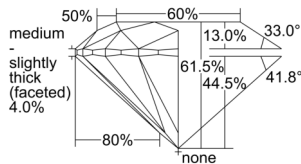

GIA®

FACSIMILE

GIA REPORT 6502356216

Verify this report at GIA.edu

GIA NATURAL DIAMOND DOSSIER®

September 05, 2024
GIA Report Number 6502356216
Shape and Cutting Style ..... Round Brilliant
Measurements ..... 4.72 - 4.76 x 2.92 mm

GRADING RESULTS

Carat Weight ..... 0.40 carat
Color Grade ..... F
Clarity Grade S11
Cut Grade ..... Excellent

ADDITIONAL GRADING INFORMATION

Polish ..... Excellent
Symmetry ..... Excellent
Fluorescence ..... None
Clarity Characteristics ..... Crystal, Cloud, Feather
Inscription(s): GIA 6502356216

PROPORTIONS

Profile to actual proportions

GRADING SCALES

GIA COLOR SCALE	GIA CLARITY SCALE	GIA CUT SCALE
D	FLAWLESS	EXCELLENT
E	FLAWLESS	
F	INTERNALLY FLAWLESS	VERY GOOD
G	FLAWLESS	
H	VVS₁	GOOD
I	VVS₂	
J	VS₁	FAIR
K	VS₂	
L	S1₁	POOR
M	S1₂	
N	I₁	
O	I₂	
P	I₃	
Q		
R		
S		
T		
U		
V		
W		
X		
Y		
Z