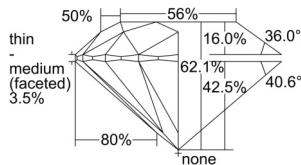

GIA®

FACSIMILE

GIA REPORT 6502356664

Verify this report at GIA.edu

GIA NATURAL DIAMOND DOSSIER®

September 06, 2024
GIA Report Number 6502356664
Shape and Cutting Style ..... Round Brilliant
Measurements ..... 4.48 - 4.51 x 2.79 mm

GRADING RESULTS

Carat Weight ..... 0.34 carat
Color Grade ..... F
Clarity Grade VS2
Cut Grade ..... Excellent

ADDITIONAL GRADING INFORMATION

Polish ..... Excellent
Symmetry ..... Excellent
Fluorescence ..... None
Clarity Characteristics ..... Feather
Inscription(s): GIA 6502356664

PROPORTIONS

Profile to actual proportions

GRADING SCALES

GIA COLOR SCALE	GIA CLARITY SCALE	GIA CUT SCALE	
D	FLAWLESS	EXCELLENT	
E	INTERNALLY FLAWLESS		
F		VVS₁	VERY GOOD
G	VVS₂		
H	VS₁	GOOD	
I	VS₂		
J	SI₁	FAIR	
K	SI₂		
L	I₁	POOR	
M			
N			
O	I₂		
P			
Q			
R	I₃		
S			
T			
U			
V			
W			
X			
Y			
Z