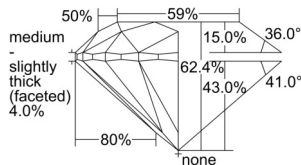

GIA®

FACSIMILE

GIA REPORT 6502357039

Verify this report at GIA.edu

GIA NATURAL DIAMOND DOSSIER®

September 05, 2024
GIA Report Number 6502357039
Shape and Cutting Style ..... Round Brilliant
Measurements ..... 5.03 - 5.06 x 3.15 mm

GRADING RESULTS

Carat Weight ..... 0.50 carat
Color Grade ..... D
Clarity Grade S11
Cut Grade ..... Excellent

ADDITIONAL GRADING INFORMATION

Polish ..... Excellent
Symmetry ..... Excellent
Fluorescence ..... None
Clarity Characteristics..... Crystal, Feather, Etch Channel
Inscription(s): GIA 6502357039

PROPORTIONS

Profile to actual proportions

GRADING SCALES

GIA COLOR SCALE	GIA CLARITY SCALE	GIA CUT SCALE	
D	FLAWLESS	EXCELLENT	
E	INTERNALLY FLAWLESS		
F		VVS₁	VERY GOOD
G	VVS₂		
H	VS₁	GOOD	
I	VS₂		
J	S1₁	FAIR	
K	S1₂		
L	I₁	POOR	
M	I₂		
N	I₃		
O			
P			
Q			
R			
S			
T			
U			
V			
W			
X			
Y			
Z