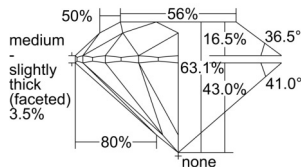

GIA®

FACSIMILE

GIA REPORT 6502357124

Verify this report at GIA.edu

GIA NATURAL DIAMOND DOSSIER®

September 05, 2024
GIA Report Number 6502357124
Shape and Cutting Style ..... Round Brilliant
Measurements ..... 4.29 - 4.32 x 2.72 mm

GRADING RESULTS

Carat Weight ..... 0.31 carat
Color Grade ..... E
Clarity Grade VS2
Cut Grade ..... Excellent

ADDITIONAL GRADING INFORMATION

Polish ..... Excellent
Symmetry ..... Excellent
Fluorescence ..... None
Clarity Characteristics ..... Cloud, Crystal
Inscription(s): GIA 6502357124

PROPORTIONS

Profile to actual proportions

GRADING SCALES

GIA COLOR SCALE	GIA CLARITY SCALE	GIA CUT SCALE
D	FLAWLESS	EXCELLENT
E	INTERNALLY FLAWLESS	
F	VVS₁	VERY GOOD
G		
H	VVS₂	GOOD
I	VS₁	
J	VS₂	FAIR
K	SI₁	
L	SI₂	POOR
M	I₁	
N	I₂	
O	I₃	
P		
Q		
R		
S		
T		
U		
V		
W		
X		
Y		
Z