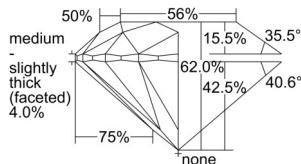

GIA®

FACSIMILE

GIA REPORT 6502357291

Verify this report at GIA.edu

GIA NATURAL DIAMOND DOSSIER®

October 03, 2024
GIA Report Number 6502357291
Shape and Cutting Style ..... Round Brilliant
Measurements ..... 5.19 - 5.22 x 3.23 mm

GRADING RESULTS

Carat Weight ..... 0.54 carat
Color Grade ..... E
Clarity Grade S11
Cut Grade ..... Excellent

ADDITIONAL GRADING INFORMATION

Polish ..... Very Good
Symmetry ..... Excellent
Fluorescence ..... Faint
Clarity Characteristics ..... Cloud
Inscription(s): GIA 6502357291

PROPORTIONS

Profile to actual proportions

GRADING SCALES

GIA COLOR SCALE	GIA CLARITY SCALE	GIA CUT SCALE	
D	FLAWLESS	EXCELLENT	
E	INTERNALLY FLAWLESS		
F		VVS₁	VERY GOOD
G	VVS₂		
H	VS₁	GOOD	
I	VS₂		
J	S1₁	FAIR	
K	S1₂		
L	I₁	POOR	
M	I₂		
N	I₃		
O			
P			
Q			
R			
S			
T			
U			
V			
W			
X			
Y			
Z