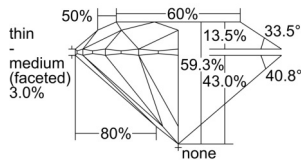

GIA®

FACSIMILE

GIA REPORT 6502357555

Verify this report at GIA.edu

GIA NATURAL DIAMOND DOSSIER®

September 05, 2024
GIA Report Number 6502357555
Shape and Cutting Style ..... Round Brilliant
Measurements ..... 4.54 - 4.58 x 2.70 mm

GRADING RESULTS

Carat Weight ..... 0.34 carat
Color Grade ..... D
Clarity Grade S11
Cut Grade ..... Excellent

ADDITIONAL GRADING INFORMATION

Polish ..... Excellent
Symmetry ..... Excellent
Fluorescence ..... None
Clarity Characteristics ..... Crystal, Cloud
Inscription(s): GIA 6502357555

PROPORTIONS

Profile to actual proportions

GRADING SCALES

GIA COLOR SCALE	GIA CLARITY SCALE	GIA CUT SCALE	
D	FLAWLESS	EXCELLENT	
E	INTERNALLY FLAWLESS		
F		VVS₁	VERY GOOD
G	VVS₂		
H	VS₁	GOOD	
I	VS₂		
J	S1₁	FAIR	
K	S1₂		
L	I₁	POOR	
M	I₂		
N	I₃		
O			
P			
Q			
R			
S			
T			
U			
V			
W			
X			
Y			
Z