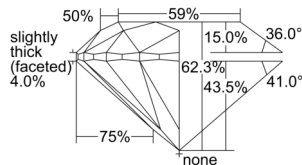

GIA®

FACSIMILE

GIA REPORT 6502357634

Verify this report at GIA.edu

GIA NATURAL DIAMOND DOSSIER®

September 05, 2024
GIA Report Number 6502357634
Shape and Cutting Style ..... Round Brilliant
Measurements ..... 4.32 - 4.35 x 2.70 mm

GRADING RESULTS

Carat Weight ..... 0.31 carat
Color Grade ..... K
Clarity Grade S11
Cut Grade ..... Excellent

ADDITIONAL GRADING INFORMATION

Polish ..... Excellent
Symmetry ..... Excellent
Fluorescence ..... None
Clarity Characteristics ..... Cloud, Crystal, Feather
Inscription(s): GIA 6502357634

PROPORTIONS

Profile to actual proportions

GRADING SCALES

GIA COLOR SCALE	GIA CLARITY SCALE	GIA CUT SCALE
COLOURLESS	FLAWLESS	EXCELLENT
D	INTERNALLY FLAWLESS	
E	VVS₁	VERY GOOD
F		
G	VVS₂	
H	VS₁	GOOD
I		
J	VS₂	
K	SI₁	FAIR
L		
M	SI₂	
N	I₁	POOR
O		
P	I₂	
Q	I₃	
R		
S		
T		
U		
V		
W		
X		
Y		
Z