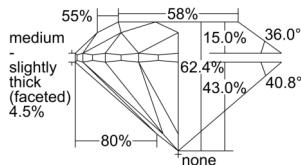

GIA®

FACSIMILE

GIA REPORT 6502357641

Verify this report at GIA.edu

GIA NATURAL DIAMOND DOSSIER®

September 09, 2024
GIA Report Number 6502357641
Shape and Cutting Style ..... Round Brilliant
Measurements ..... 4.27 - 4.28 x 2.67 mm

GRADING RESULTS

Carat Weight ..... 0.30 carat
Color Grade ..... E
Clarity Grade VS2
Cut Grade ..... Very Good

ADDITIONAL GRADING INFORMATION

Polish ..... Excellent
Symmetry ..... Excellent
Fluorescence ..... None
Clarity Characteristics ..... Cloud, Cavity, Feather
Inscription(s): GIA 6502357641

PROPORTIONS

Profile to actual proportions

GRADING SCALES

GIA COLOR SCALE

COLOREDNESS	D
	E
	F
	G
	H
	I
	J
NEAR COLORLESS	K
	L
FAIN	M
	N
	O
	P
VERY LIGHT	Q
	R
	S
	T
	U
	V
	W
	X
	Y
LIGHT	Z

GIA CLARITY SCALE

VERY VERY SLIGHTLY INCLUDED	FLAWLESS
	INTERNALLY FLAWLESS
VERY SLIGHTLY INCLUDED	VVS₁
	VVS₂
SLIGHTLY INCLUDED	VS₁
	VS₂
INCLUDED	SI₁
	SI₂
	I₁
	I₂
	I₃

GIA CUT SCALE

EXCELLENT
VERY GOOD
GOOD
FAIR
POOR