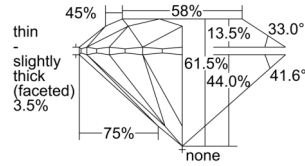

GIA®

FACSIMILE

GIA REPORT 6502357675

Verify this report at GIA.edu

GIA NATURAL DIAMOND DOSSIER®

September 05, 2024
GIA Report Number 6502357675
Shape and Cutting Style ..... Round Brilliant
Measurements ..... 3.64 - 3.67 x 2.25 mm

GRADING RESULTS

Carat Weight ..... 0.18 carat
Color Grade ..... F
Clarity Grade VS1
Cut Grade ..... Excellent

ADDITIONAL GRADING INFORMATION

Polish ..... Excellent
Symmetry ..... Excellent
Fluorescence ..... None
Clarity Characteristics..... Crystal, Feather, Pinpoint
Inscription(s): GIA 6502357675

PROPORTIONS

Profile to actual proportions