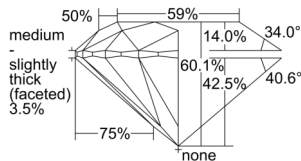

GIA®

FACSIMILE

GIA REPORT 6502358603

Verify this report at GIA.edu

GIA NATURAL DIAMOND DOSSIER®

September 06, 2024
GIA Report Number 6502358603
Shape and Cutting Style ..... Round Brilliant
Measurements ..... 4.50 - 4.53 x 2.72 mm

GRADING RESULTS

Carat Weight ..... 0.34 carat
Color Grade ..... E
Clarity Grade S11
Cut Grade ..... Excellent

ADDITIONAL GRADING INFORMATION

Polish ..... Excellent
Symmetry ..... Excellent
Fluorescence ..... None
Clarity Characteristics ..... Feather
Inscription(s): GIA 6502358603

PROPORTIONS

Profile to actual proportions

GRADING SCALES

GIA COLOR SCALE	GIA CLARITY SCALE	GIA CUT SCALE	
D	FLAWLESS	EXCELLENT	
E	INTERNALLY FLAWLESS		
F		VVS₁	VERY GOOD
G	VVS₂		
H	VS₁	GOOD	
I	VS₂		
J	S1₁	FAIR	
K	S1₂		
L	I₁	POOR	
M	I₂		
N	I₃		
O			
P			
Q			
R			
S			
T			
U			
V			
W			
X			
Y			
Z