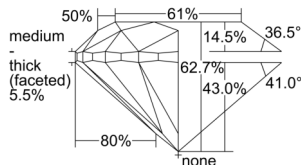

GIA®

FACSIMILE

GIA REPORT 6502358641

Verify this report at GIA.edu

GIA NATURAL DIAMOND DOSSIER®

September 04, 2024
GIA Report Number 6502358641
Shape and Cutting Style ..... Round Brilliant
Measurements ..... 4.61 - 4.65 x 2.90 mm

GRADING RESULTS

Carat Weight ..... 0.40 carat
Color Grade ..... J
Clarity Grade SI2
Cut Grade ..... Very Good

ADDITIONAL GRADING INFORMATION

Polish ..... Excellent
Symmetry ..... Excellent
Fluorescence ..... None
Clarity Characteristics ..... Cloud
Inscription(s): GIA 6502358641

PROPORTIONS

Profile to actual proportions

GRADING SCALES

GIA COLOR SCALE	GIA CLARITY SCALE	GIA CUT SCALE	
D	FLAWLESS	EXCELLENT	
E	INTERNALLY FLAWLESS		
F		VVS₁	VERY GOOD
G	VVS₂		
H	VS₁	GOOD	
I	VS₂		
J	SI₁	FAIR	
K	SI₂		
L	I₁	POOR	
M	I₂		
N	I₃		
O			
P			
Q			
R			
S			
T			
U			
V			
W			
X			
Y			
Z