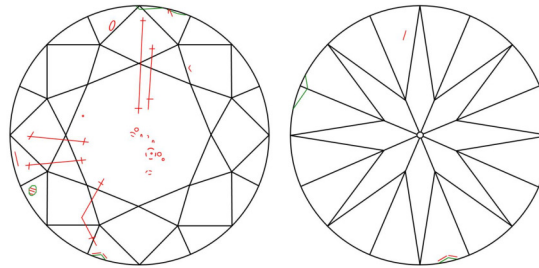

GIA NATURAL DIAMOND GRADING REPORT

September 05, 2024

GIA Report Number 6502363600

Shape and Cutting Style Round Brilliant

Measurements 6.33 - 6.37 x 3.91 mm

GRADING RESULTS

Carat Weight 1.00 carat

Color Grade D

Clarity Grade SI1

Cut Grade Excellent

ADDITIONAL GRADING INFORMATION

Polish Excellent

Symmetry Excellent

Fluorescence Medium Blue

Inscription(s): GIA 6502363600

Comments: Additional twinning wisps, additional clouds, pinpoints and surface graining are not shown.

PROPORTIONS

Profile to actual proportions

CLARITY CHARACTERISTICS

KEY TO SYMBOLS*

- Twinning Wisp
- Cloud
- Crystal
- Feather
- Cavity
- Indented Natural
- Natural

* Red symbols denote internal characteristics (inclusions). Green or black symbols denote external characteristics (blemishes). Diagram is an approximate representation of the diamond, and symbols shown indicate type, position, and approximate size of clarity characteristics. All clarity characteristics may not be shown. Details of finish are not shown.