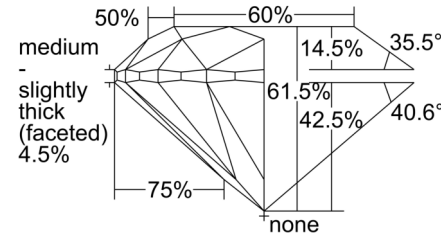

GIA NATURAL DIAMOND GRADING REPORT

September 05, 2024

GIA Report Number 6502363600

Shape and Cutting Style Round Brilliant

Measurements 6.33 - 6.37 x 3.91 mm

GRADING RESULTS

Carat Weight 1.00 carat

Color Grade D

Clarity Grade SI1

Cut Grade Excellent

ADDITIONAL GRADING INFORMATION

Polish Excellent

Symmetry Excellent

Fluorescence Medium Blue

Inscription(s): GIA 6502363600

Comments: Additional twinning wisps, additional clouds, pinpoints and surface graining are not shown.

PROPORTIONS

Profile to actual proportions

CLARITY CHARACTERISTICS

KEY TO SYMBOLS*

- Twinning Wisp
- Cloud
- Crystal
- Feather
- Cavity
- Indented Natural
- Natural

* Red symbols denote internal characteristics (inclusions). Green or black symbols denote external characteristics (blemishes). Diagram is an approximate representation of the diamond, and symbols shown indicate type, position, and approximate size of clarity characteristics. All clarity characteristics may not be shown. Details of finish are not shown.