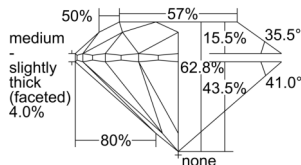

GIA®

FACSIMILE

GIA REPORT 6502364029

Verify this report at GIA.edu

GIA NATURAL DIAMOND DOSSIER®

September 05, 2024
GIA Report Number **6502364029**
Shape and Cutting Style ..... **Round Brilliant**
Measurements ..... **5.02 - 5.06 x 3.17 mm**

GRADING RESULTS

Carat Weight ..... **0.50 carat**
Color Grade ..... **J**
Clarity Grade **S11**
Cut Grade ..... **Excellent**

ADDITIONAL GRADING INFORMATION

Polish ..... **Excellent**
Symmetry ..... **Excellent**
Fluorescence ..... **Faint**
Clarity Characteristics ..... **Cloud, Feather**
Inscription(s): **GIA 6502364029**

PROPORTIONS

Profile to actual proportions

GRADING SCALES

GIA COLOR SCALE	GIA CLARITY SCALE	GIA CUT SCALE	
D	FLAWLESS	EXCELLENT	
E	INTERNALLY FLAWLESS		
F		VVS₁	VERY GOOD
G	VVS₂		
H	VS₁	GOOD	
I	VS₂		
J	S1₁	FAIR	
K	S1₂		
L	I₁	POOR	
M	I₂		
N	I₃		
O			
P			
Q			
R			
S			
T			
U			
V			
W			
X			
Y			
Z