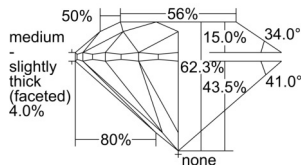

GIA®

FACSIMILE

GIA REPORT 6502364043

Verify this report at GIA.edu

GIA NATURAL DIAMOND DOSSIER®

September 05, 2024
GIA Report Number 6502364043
Shape and Cutting Style ..... Round Brilliant
Measurements ..... 4.18 - 4.21 x 2.61 mm

GRADING RESULTS

Carat Weight ..... 0.28 carat
Color Grade ..... D
Clarity Grade VVS1
Cut Grade ..... Excellent

ADDITIONAL GRADING INFORMATION

Polish ..... Excellent
Symmetry ..... Excellent
Fluorescence ..... None
Clarity Characteristics..... Pinpoint, Internal Graining, Feather
Inscription(s): GIA 6502364043

PROPORTIONS

Profile to actual proportions

GRADING SCALES

GIA COLOR SCALE	GIA CLARITY SCALE	GIA CUT SCALE
D	FLAWLESS	EXCELLENT
E	FLAWLESS	
F	INTERNALLY FLAWLESS	VERY GOOD
G	FLAWLESS	
H	VVS₁	GOOD
I	VVS₂	
J	VS₁	FAIR
K	VS₂	
L	SI₁	POOR
M	SI₂	
N	I₁	
O	I₂	
P	I₃	
Q		
R		
S		
T		
U		
V		
W		
X		
Y		
Z